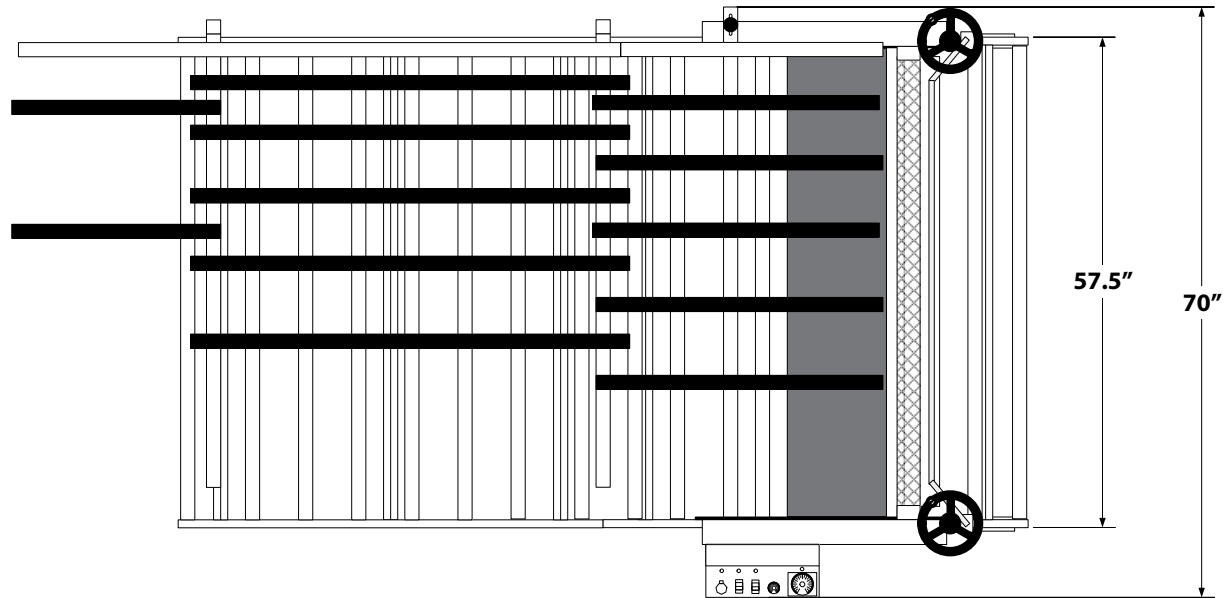

PROFILE VIEW ▶

OVERHEAD VIEW ▶

Advantage Original Laminator

for more information call 800-433-0730 or visit www.hmtmfg.com